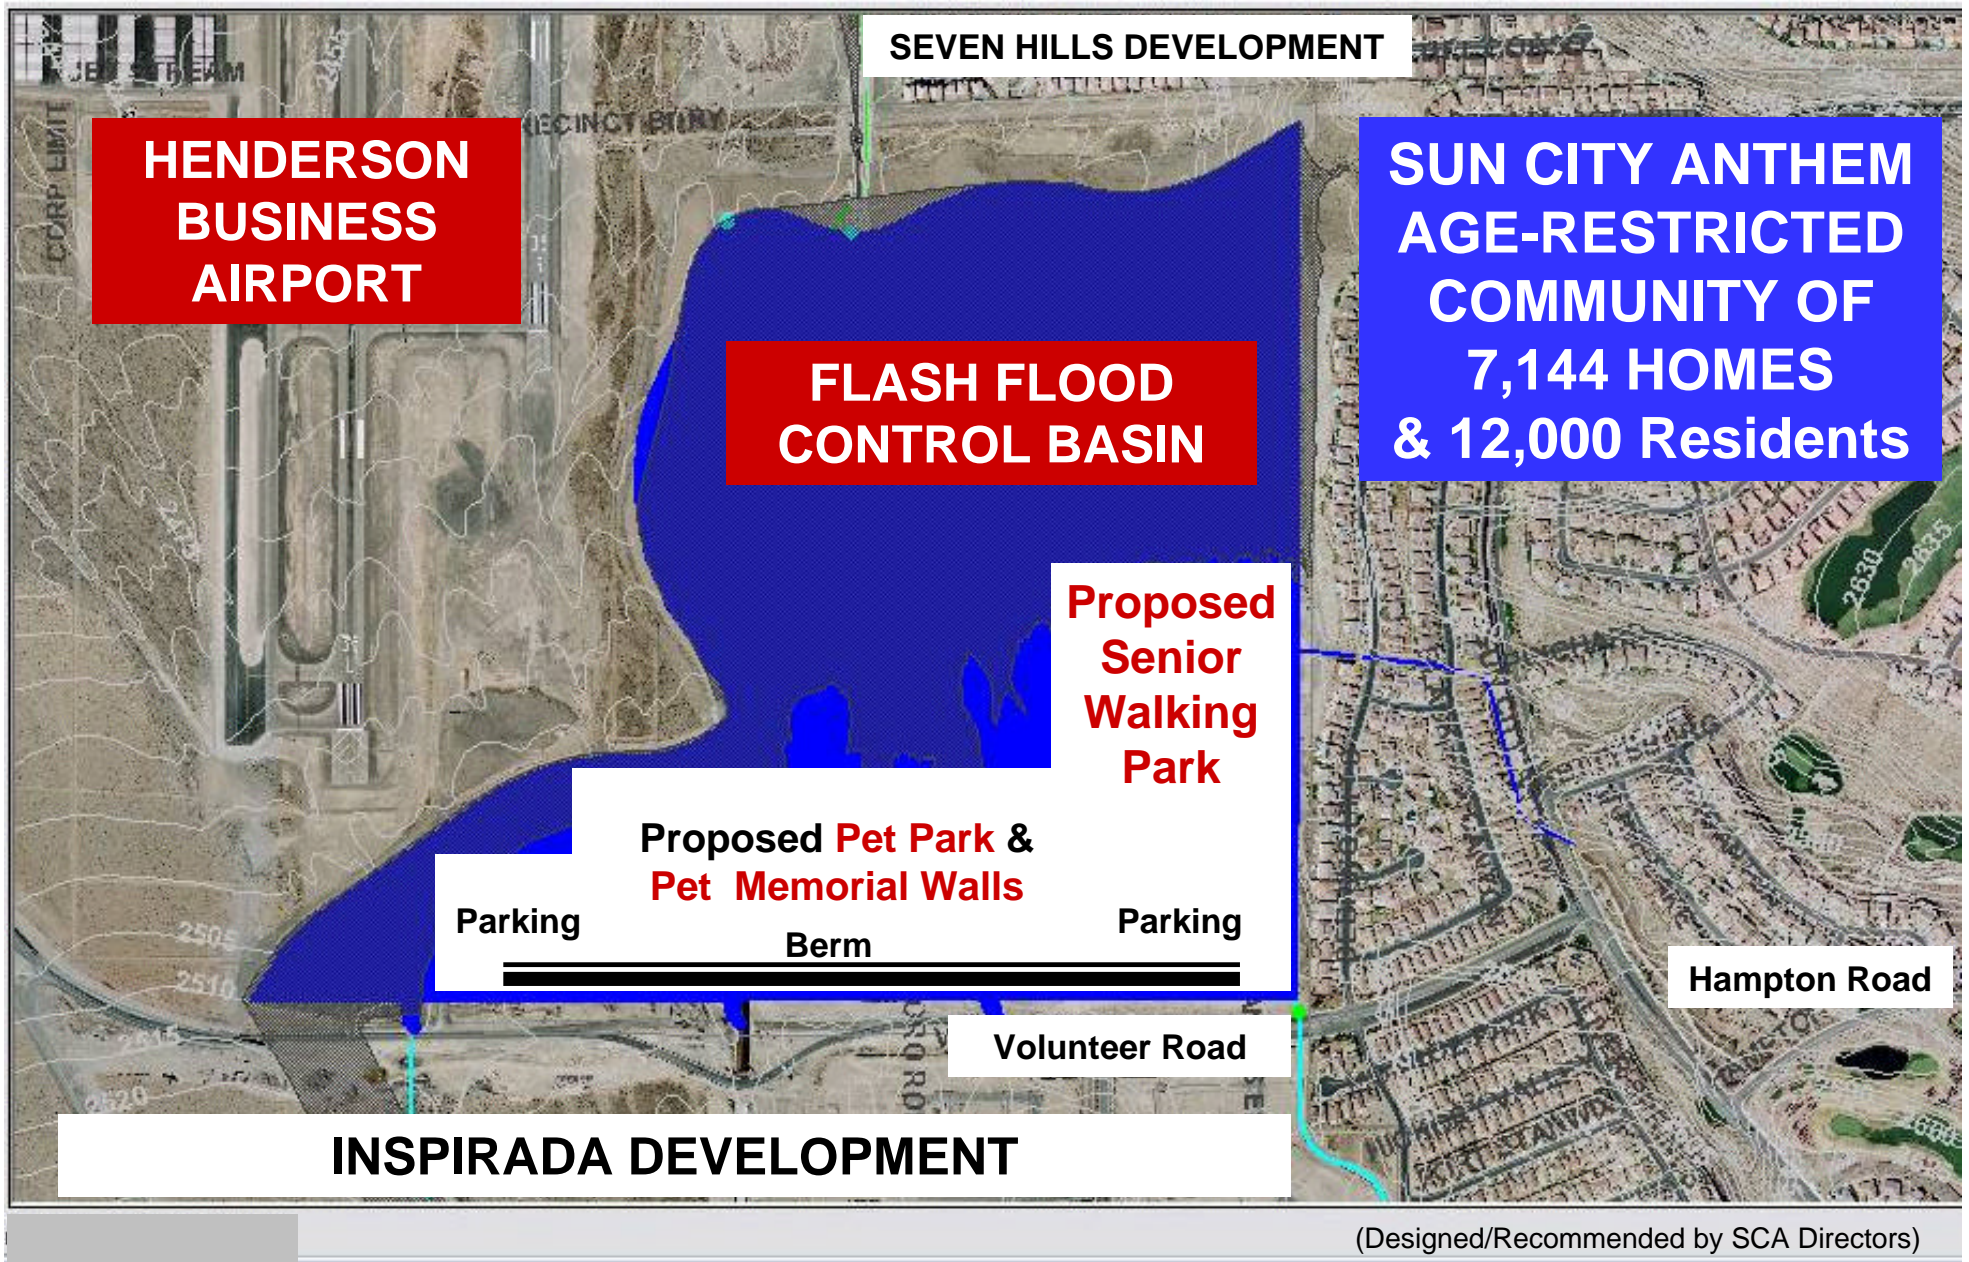

**This is ideal concept for this parcel which is so close to the flood control basin and airport!**

**Proposed 30-acre BLM Parcel for use by Henderson City to Support Seniors and Pet Lovers!  
It is estimated there are over 30,000 seniors with pets within a ten mile radius of this site!**